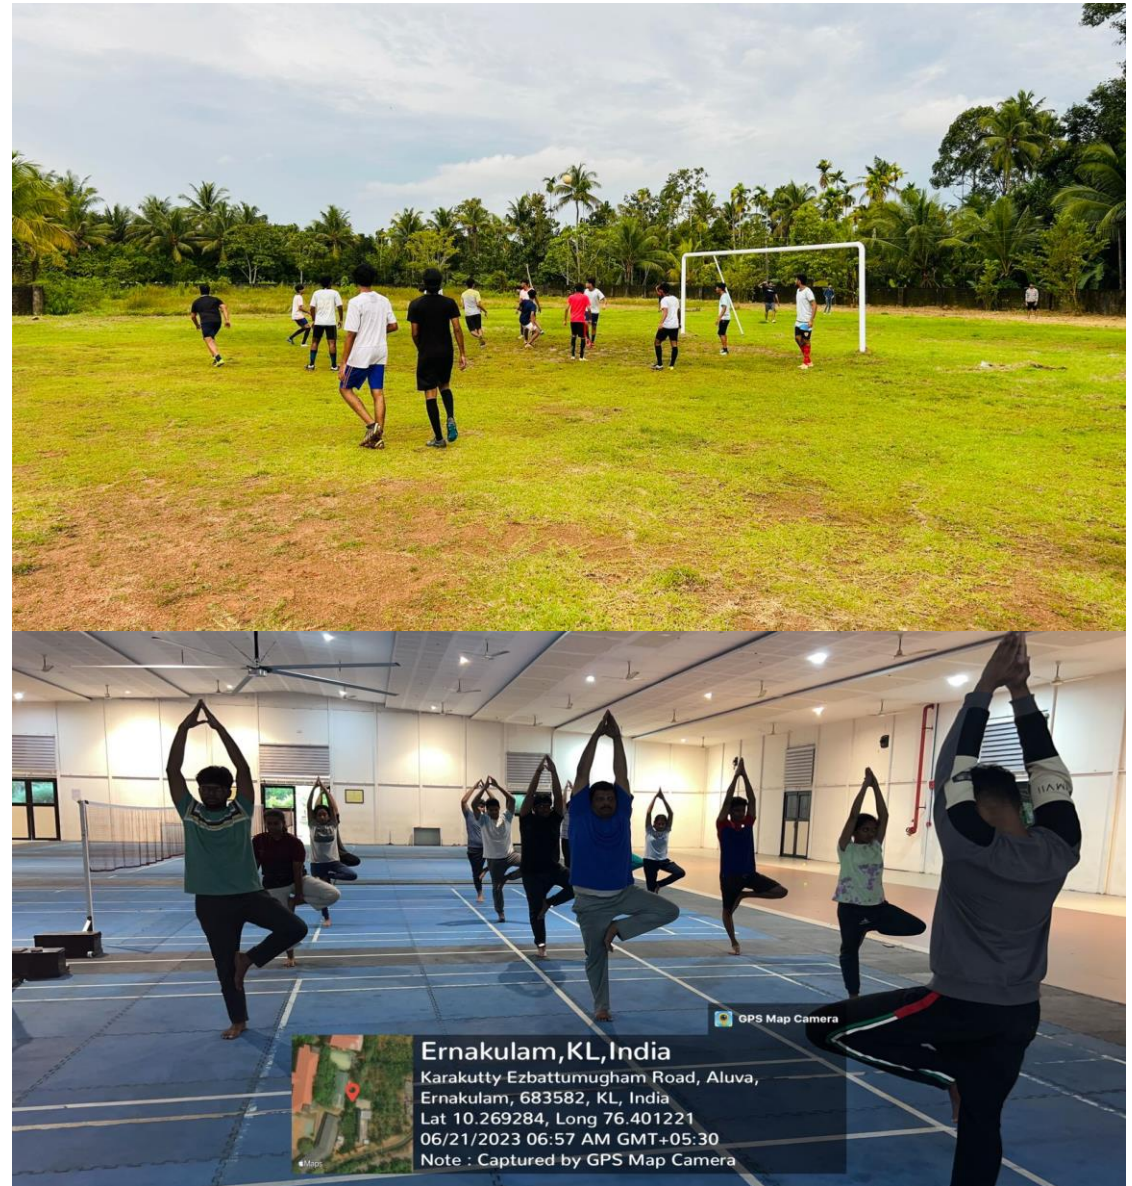

4.1.2 Physical Facilities for Sports and Games

Sl. No.	Facility	Area	Remarks
1	Indoor badminton courts- 4 nos	6.1m x 13.4m	Indoor, rubber mats are also used for kabbadi practice
2	Outdoor badminton courts- 4 nos	6.1m x 13.4m	2 Nos. -near the girl's hostel and 2 Nos. behind the Department of Mechanical Engineering
3	Table tennis board- 3 nos	1.5m x 2.7 m	1 board in the ladies hostel, 2 in the Health club.
4	Basketball court	15.2m x 28.7m	Open to both Men's and Women's team for practice
5	Cricket practice net- 1	22m x 5m net	Outdoor
6	Cricket practice coir mat- 1	33x8 feet	
7	Outdoor volleyball court	18m x 9m	Mud floor. Open to both Men's and Women's teams for practice
8	Football ground	60m x 40m	9's ground is located within 1 km from the campus.
9	Health club	25 m x 12 m	Moderately equipped to accommodate 30-40 people at a time.
10	Kho Kho court	27 m x16 m	Behind the College Football ground

Amila
30/12/24

PRINCIPAL
SCMS SCHOOL OF ENGINEERING & TECHNOLOGY
VIDYANAGAR, PALLISSERY, KARUKUTTY
ERNAKULAM, KERALA-683 576

4.1.2 Sports Facility

GPS Map Camera

Lat 10.269241, Long 76.400286
10/04/2023 04:47 PM GMT+05:30
Note : Captured by GPS Map Camera