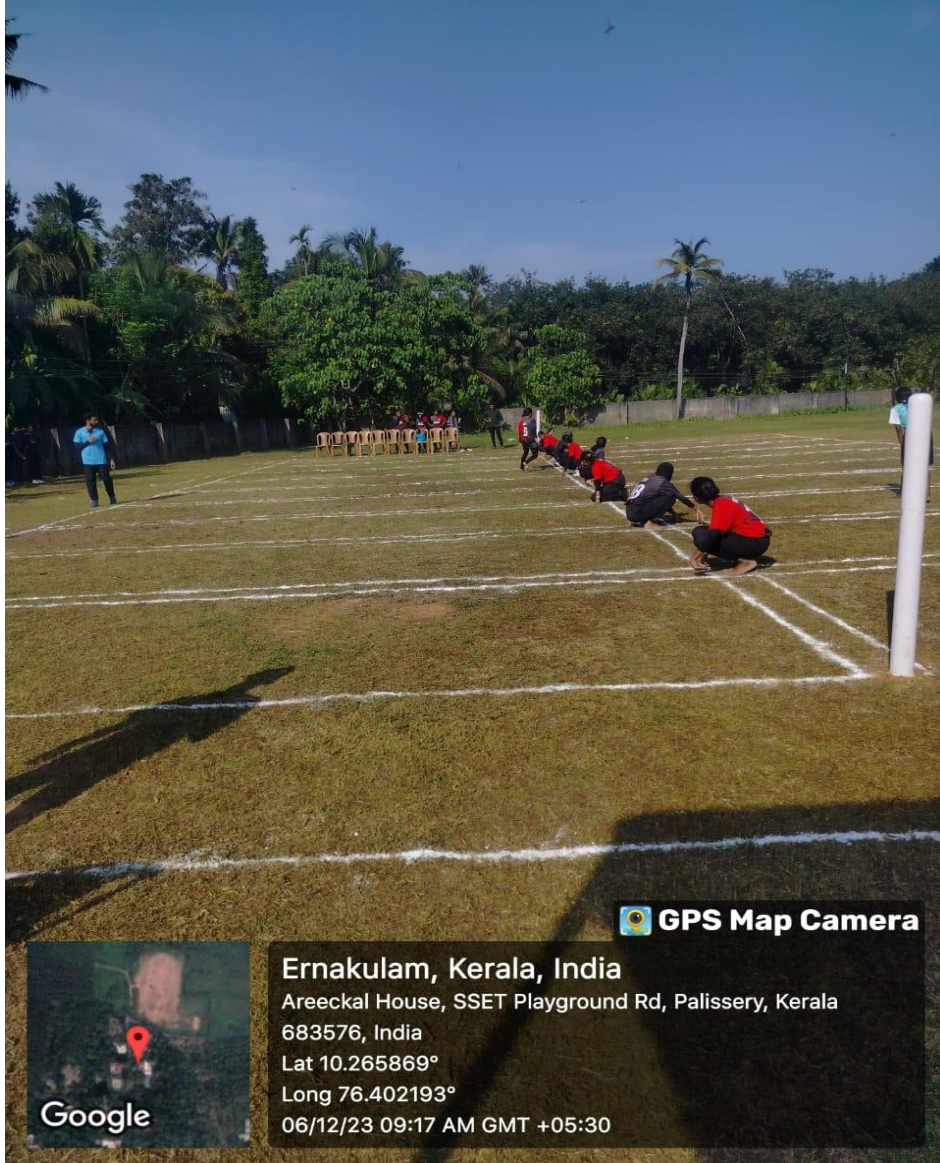

4.1.2 Physical Facilities for Sports and Games

Sl. No.	Facility	Area	Remarks
1	Indoor badminton courts- 4 nos	6.1m x 13.4m	Indoor, rubber mats are also used for kabbadi practice
2	Outdoor badminton courts- 4 nos	6.1m x 13.4m	2 Nos. -near the girl's hostel and 2 Nos. behind the Department of Mechanical Engineering
3	Table tennis board- 3 nos	1.5m x 2.7 m	1 board in the ladies hostel, 2 in the Health club.
4	Basketball court	15.2m x 28.7m	Open to both Men's and Women's team for practice
5	Cricket practice net- 1	22m x 5m net	Outdoor
6	Cricket practice coir mat- 1	33x8 feet	
7	Outdoor volleyball court	18m x 9m	Mud floor. Open to both Men's and Women's teams for practice
8	Football ground	60m x 40m	9's ground is located within 1 km from the campus.
9	Health club	25 m x 12 m	Moderately equipped to accommodate 30-40 people at a time.
10	Kho Kho court	27 m x16 m	Behind the College Football ground

Amila
30/12/24

PRINCIPAL
SCMS SCHOOL OF ENGINEERING & TECHNOLOGY
VIDYANAGAR, PALLISSERY, KARUKUTTY
ERNAKULAM, KERALA-683 576

4.1.2 Sports Facility

GPS Map Camera

Lat 10.269241, Long 76.400286
10/04/2023 04:47 PM GMT+05:30
Note : Captured by GPS Map Camera